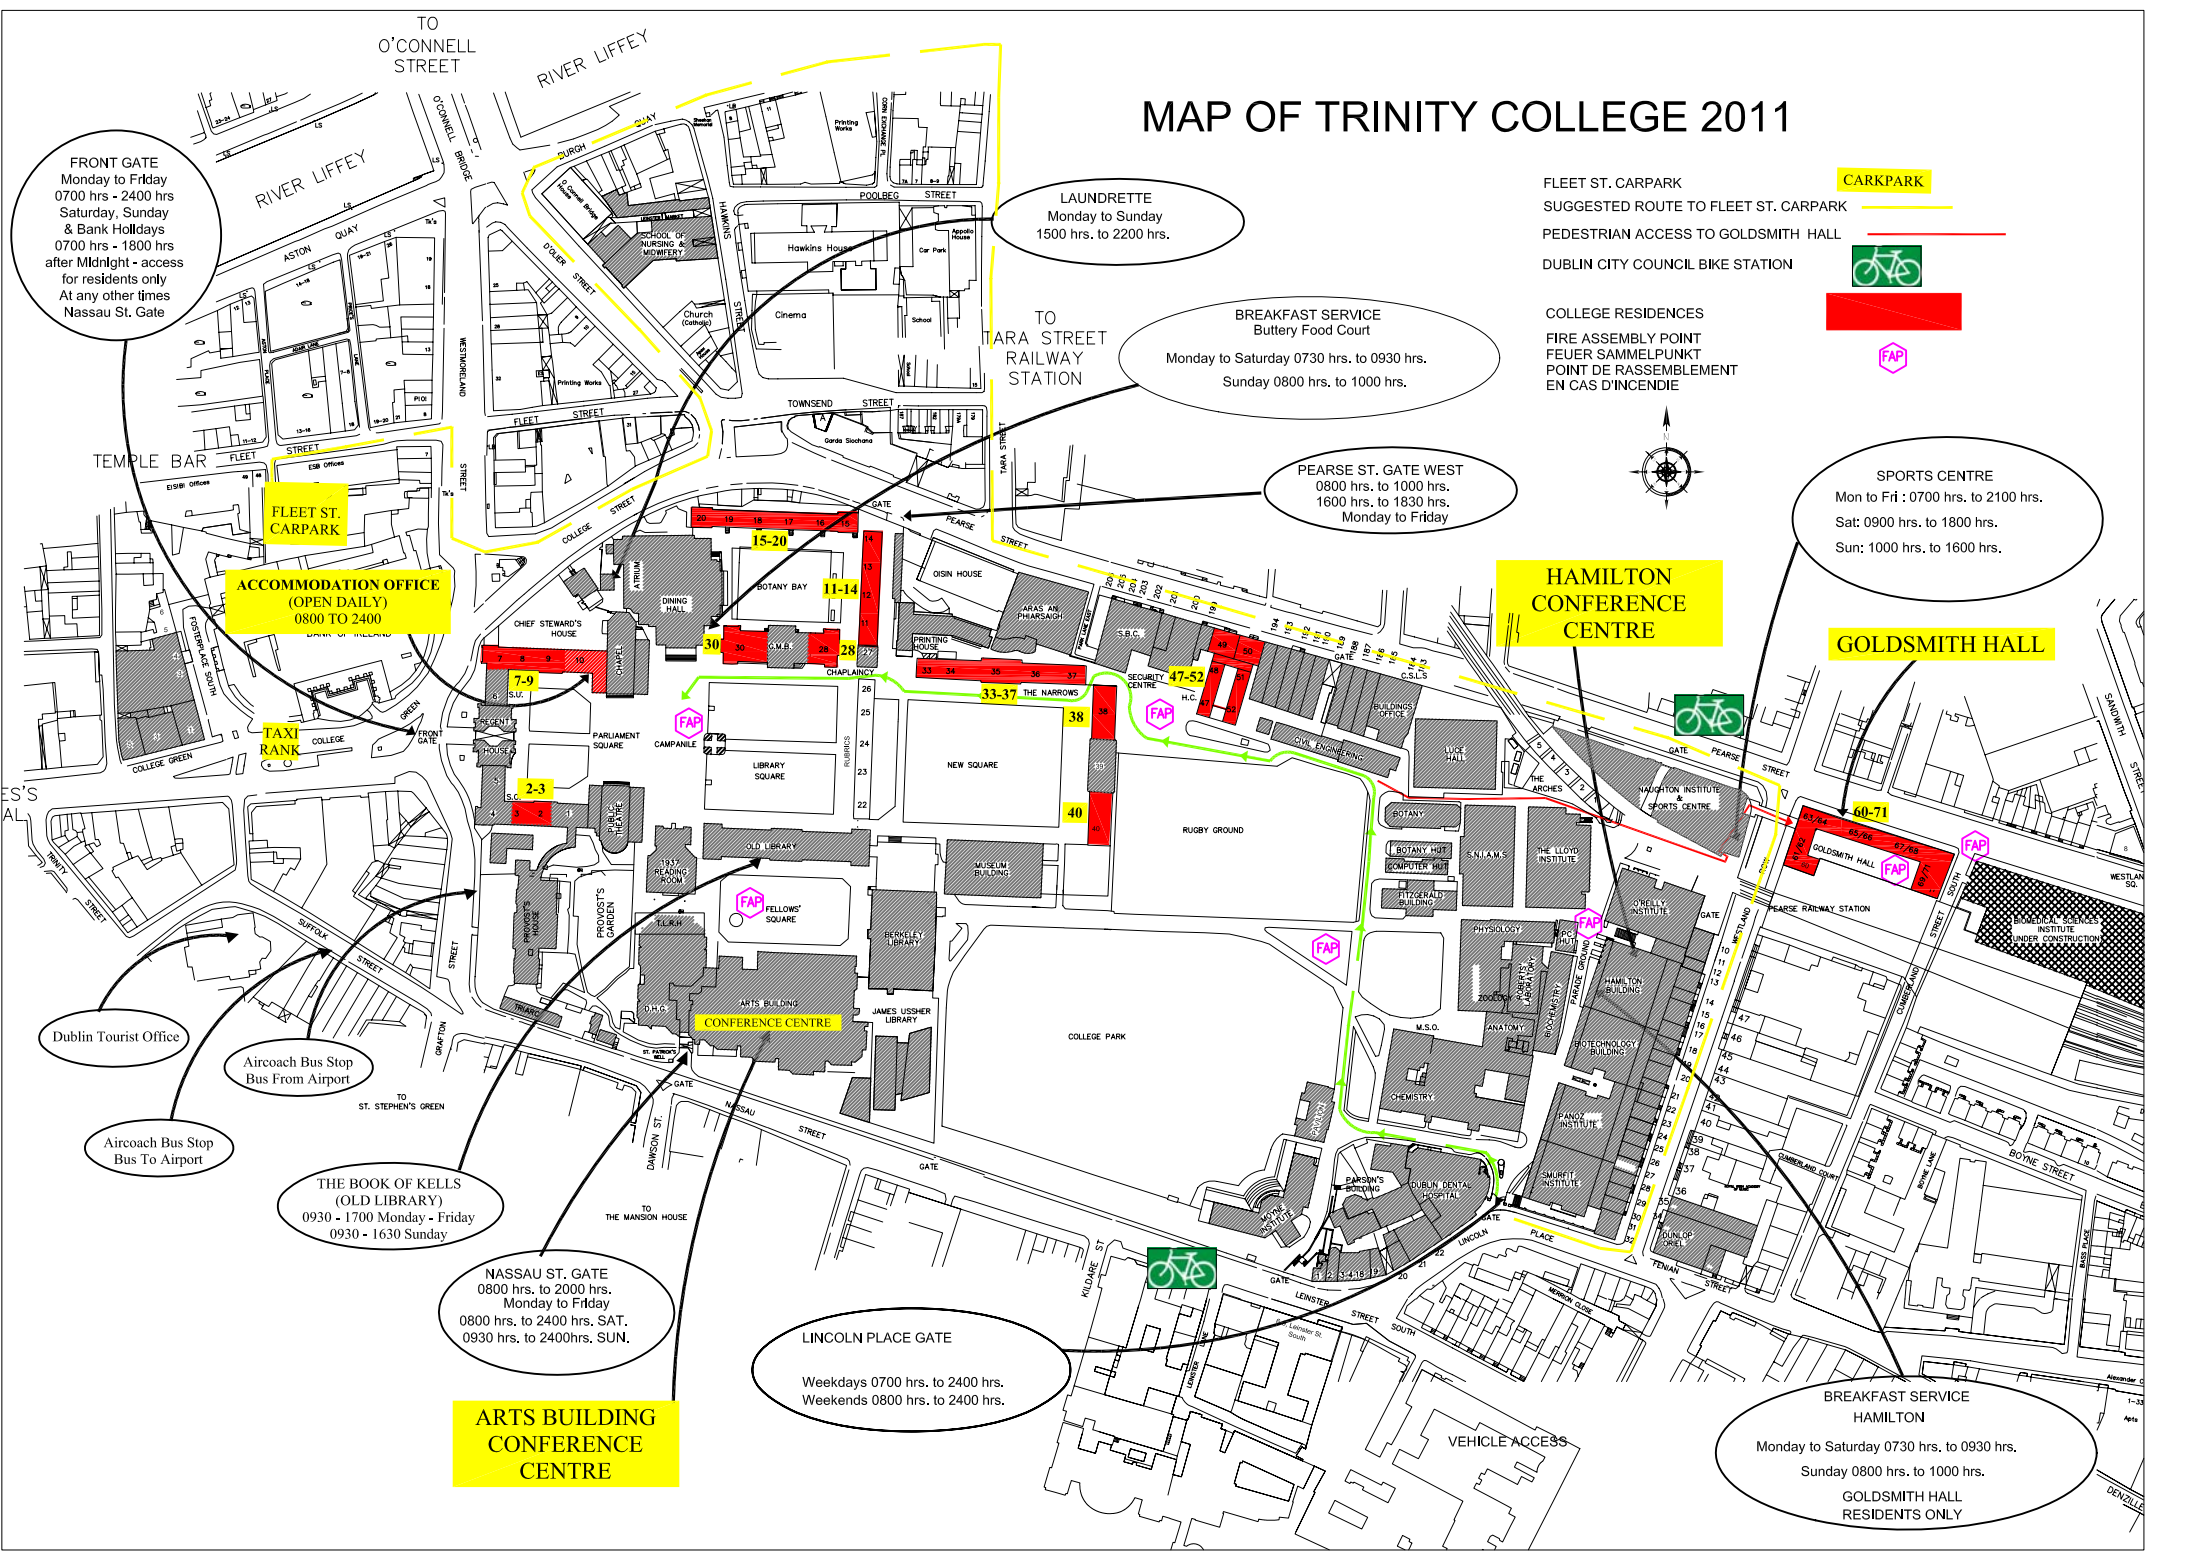

# MAP OF TRINITY COLLEGE 2011

**FRONT GATE**  
Monday to Friday  
0700 hrs - 2400 hrs  
Saturday, Sunday  
& Bank Holidays  
0700 hrs - 1800 hrs  
after Midnight - access  
for residents only  
At any other times  
Nassau St. Gate

**LAUNDRETTE**  
Monday to Sunday  
1500 hrs. to 2200 hrs.

**BREAKFAST SERVICE**  
Buttery Food Court  
Monday to Saturday 0730 hrs. to 0930 hrs.  
Sunday 0800 hrs. to 1000 hrs.

**PEARSE ST. GATE WEST**  
0800 hrs. to 1000 hrs.  
1600 hrs. to 1830 hrs.  
Monday to Friday

**LINCOLN PLACE GATE**  
Weekdays 0700 hrs. to 2400 hrs.  
Weekends 0800 hrs. to 2400 hrs.

**BREAKFAST SERVICE**  
HAMILTON  
Monday to Saturday 0730 hrs. to 0930 hrs.  
Sunday 0800 hrs. to 1000 hrs.  
**GOLDSMITH HALL**  
RESIDENTS ONLY

TO O'CONNELL STREET  
RIVER LIFFEY  
ASTON QUAY  
FLEET STREET  
TEMPLE BAR  
TO ARA STREET RAILWAY STATION  
TOWNSEND STREET  
TO PEARSE ST. GATE  
HAMILTON CONFERENCE CENTRE  
GOLDSMITH HALL  
PEARSE RAILWAY STATION  
TO ST. STEPHEN'S GREEN  
TO THE MANSION HOUSE  
KILDARE ST  
LENEXTER STREET SOUTH  
BOYNE STREET  
DANVILLE