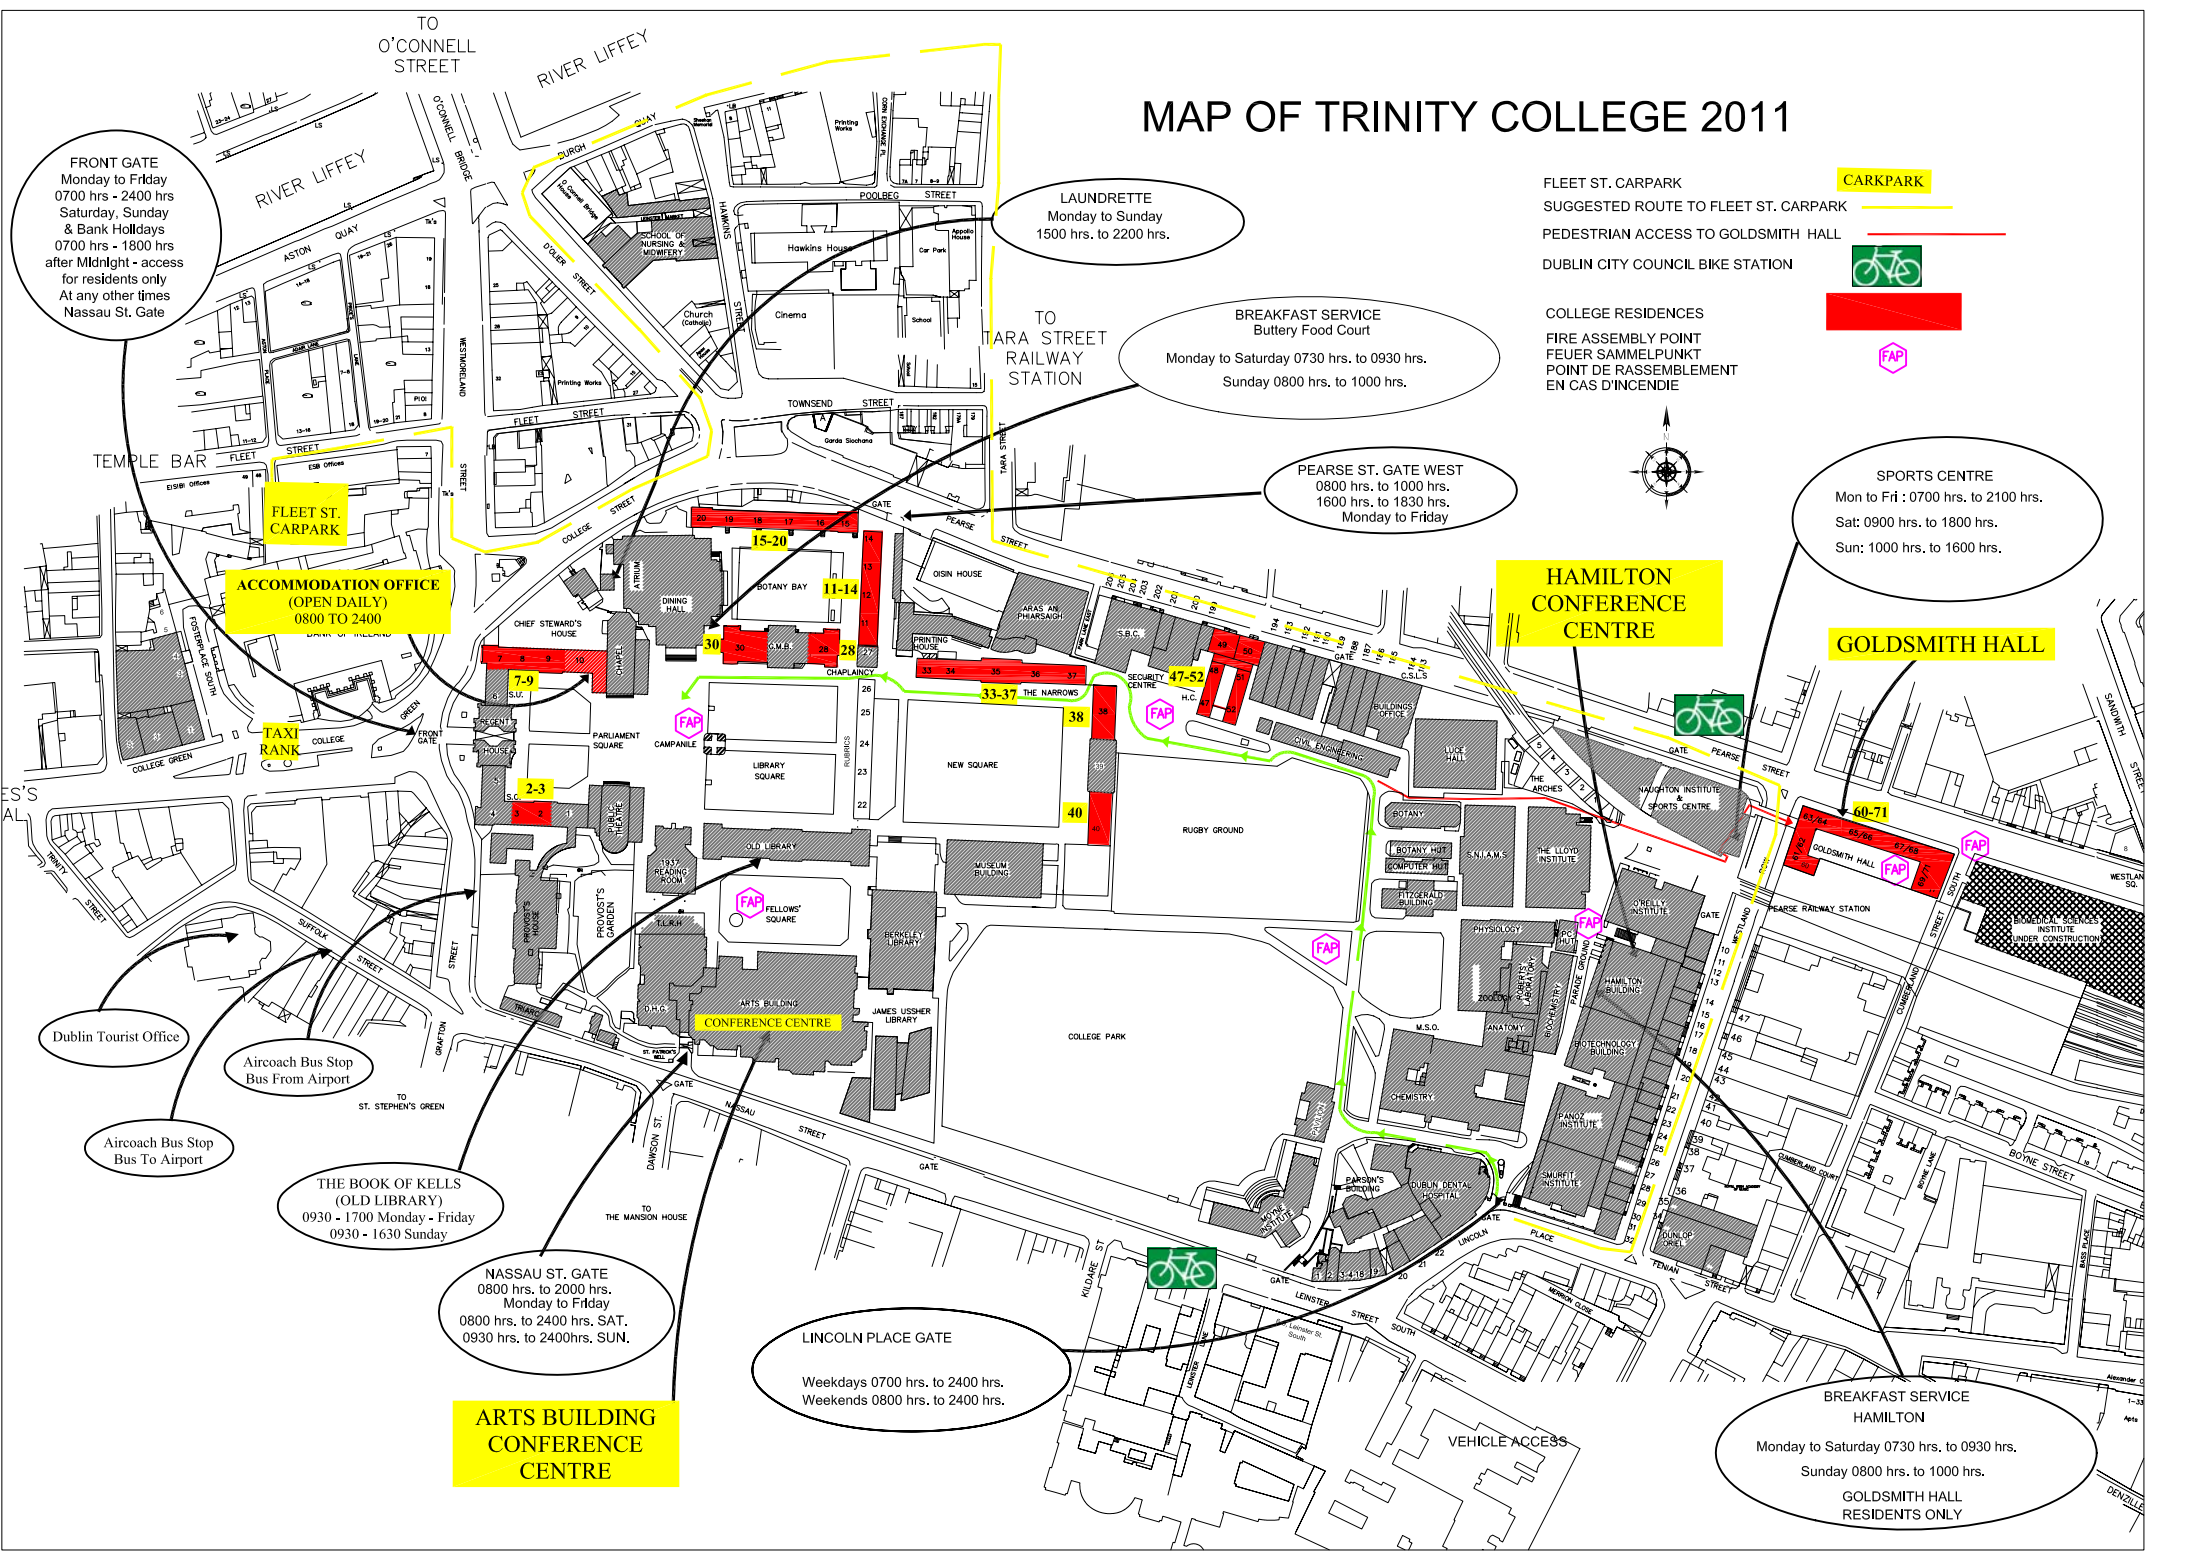

MAP OF TRINITY COLLEGE 2011

FRONT GATE
Monday to Friday
0700 hrs - 2400 hrs
Saturday, Sunday
& Bank Holidays
0700 hrs - 1800 hrs
after Midnight - access
for residents only
At any other times
Nassau St. Gate

LAUNDRETTE
Monday to Sunday
1500 hrs. to 2200 hrs.

BREAKFAST SERVICE
Buttery Food Court
Monday to Saturday 0730 hrs. to 0930 hrs.
Sunday 0800 hrs. to 1000 hrs.

PEARSE ST. GATE WEST
0800 hrs. to 1000 hrs.
1600 hrs. to 1830 hrs.
Monday to Friday

SPORTS CENTRE
Mon to Fri : 0700 hrs. to 2100 hrs.
Sat: 0900 hrs. to 1800 hrs.
Sun: 1000 hrs. to 1600 hrs.

FLEET ST. CARPARK
ACCOMMODATION OFFICE
(OPEN DAILY)
0800 TO 2400

HAMILTON CONFERENCE CENTRE

GOLDSMITH HALL

LINCOLN PLACE GATE
Weekdays 0700 hrs. to 2400 hrs.
Weekends 0800 hrs. to 2400 hrs.

ARTS BUILDING CONFERENCE CENTRE

BREAKFAST SERVICE HAMILTON
Monday to Saturday 0730 hrs. to 0930 hrs.
Sunday 0800 hrs. to 1000 hrs.
GOLDSMITH HALL RESIDENTS ONLY